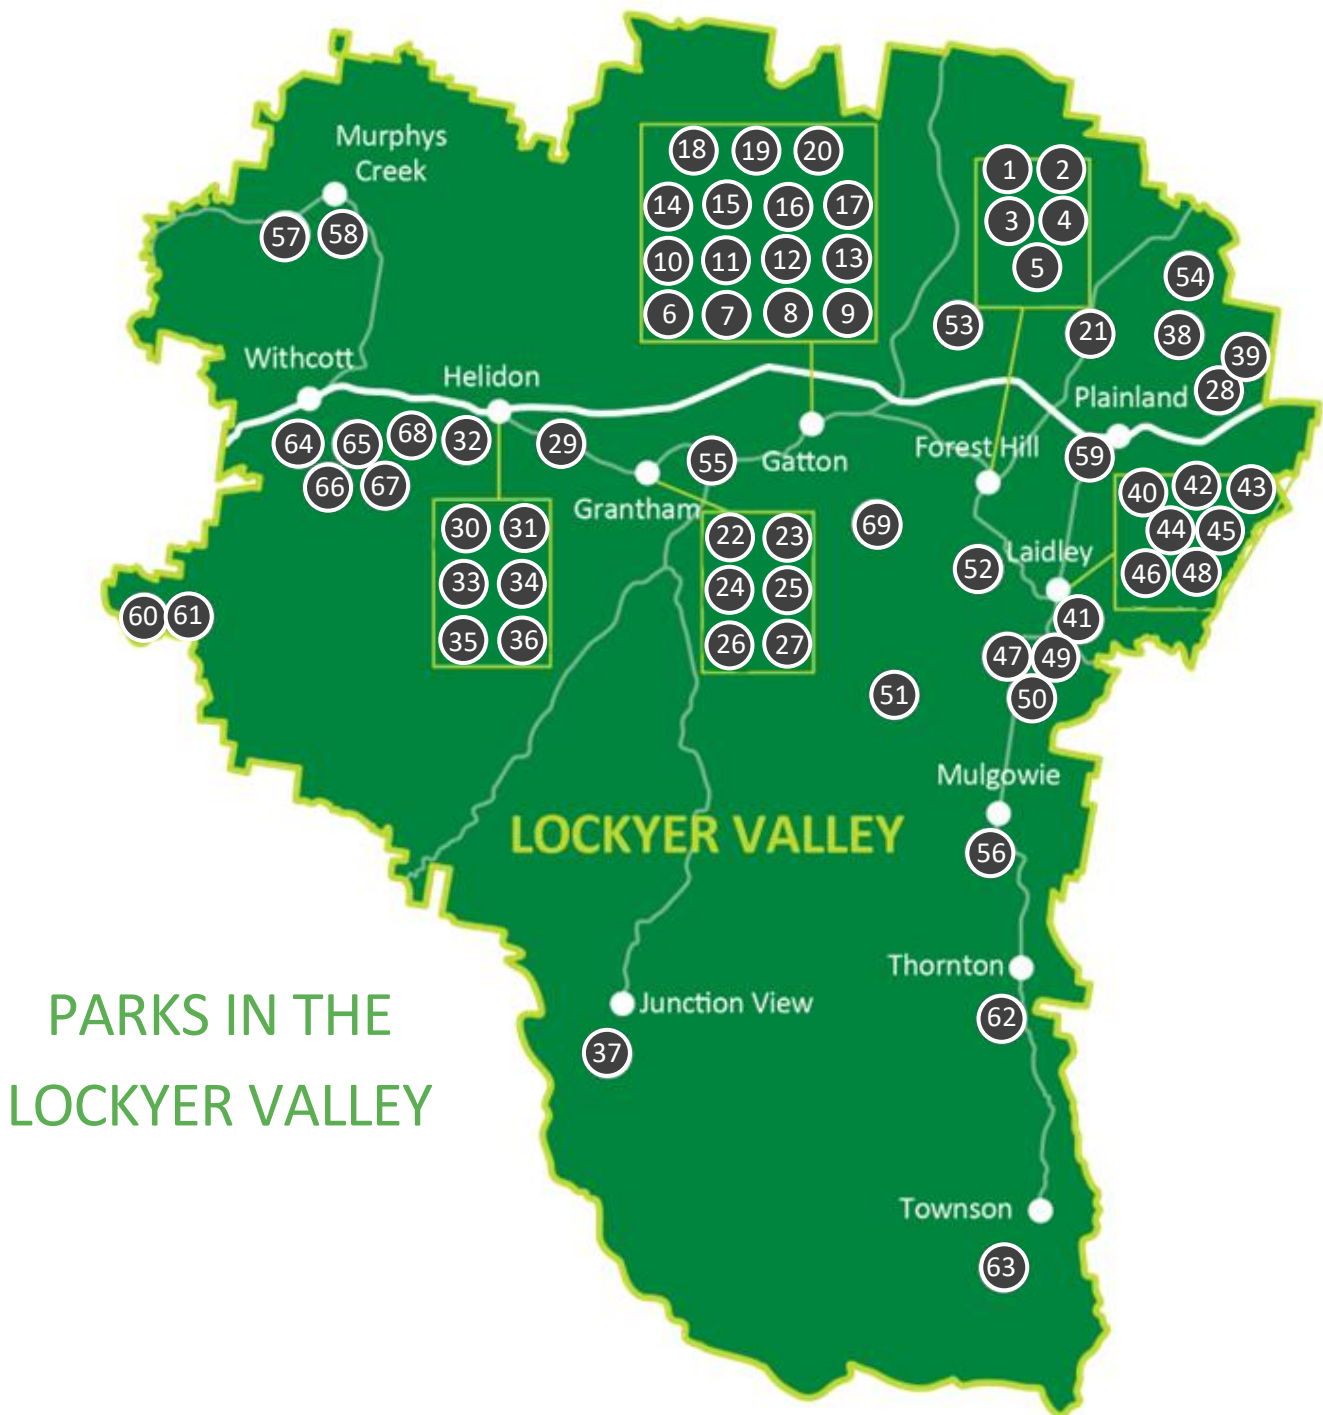

## PARKS IN THE LOCKYER VALLEY

# Parks & Reserves in the Lockyer Valley

# Parks & Reserves in the Lockyer Valley

PARK FACILITIES		Toilets	BBQ	Playground	Shelter/Table and Chairs	Dog Friendly (on lead)	Peak Season Mowing Schedule	Other
<b>FOREST HILL</b>								
1. Anzac Park	Victoria Street							
2. Forest Hill Place	37 Victoria Street							
3. Forest Hill Recreation Reserve	Palm Avenue							
4. Furley Park	Palm Avenue							
5. Jeannine Park	900 Victoria Street							
<b>GATTON</b>								
6. Bill Tew Place	Lake Apex Drive							
7. Boer Memorial Park	Crescent Street							
8. Cahill Park	64 Bauaraba Street	 						
9. Centenary Park	50 North Street							
10. Cleary Park	134 Railway Street							
11. Davey Park	9 Metcalf Street							
12. Dawson Phipps Park	Hunter Street							
13. Fred Gilliam Park	41 Hennessy Street							
14. Lake Apex Park	Lake Apex Drive							  
15. Little Apex Park	Chadwick Road							
16. Littleton Park	24 Old College Road							
17. Placid Drive Park	Placid Drive							
18. Rotary Park	89 Spencer Street							