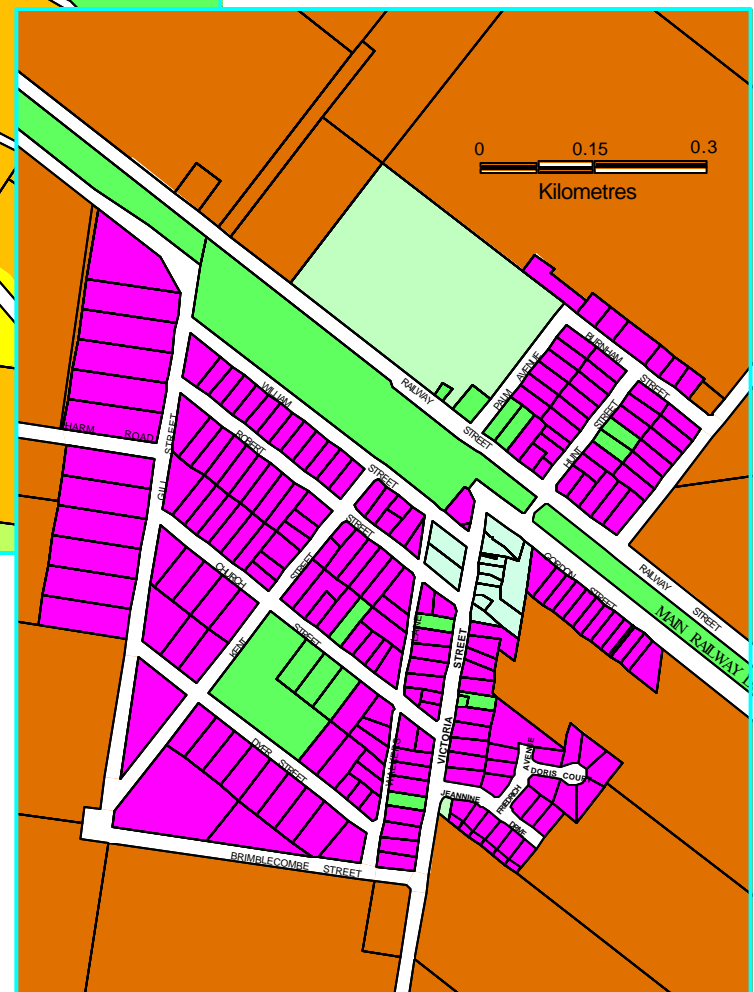

**Laidley Township**

**Forest Hill Township**

**Glenore Grove Village**

Based on data provided with the permission of The Department of Natural Resources & Mines [DCDB] (11/01)

Urban Residential	Rural Residential
Industrial Areas	Rural Upland
Business Areas	Rural Landscape
Village Areas	Rural Agricultural Land
Open Space/Reserves	
Residential Expansion Areas	
Community Purpose Areas	
Sewerage Treatment Plant Buffers	

**Laidley Shire Planning Scheme**

---

**AREAS MAP:  
TOWNS & VILLAGES**

Scale
Revision
Map No.
<b>B</b>